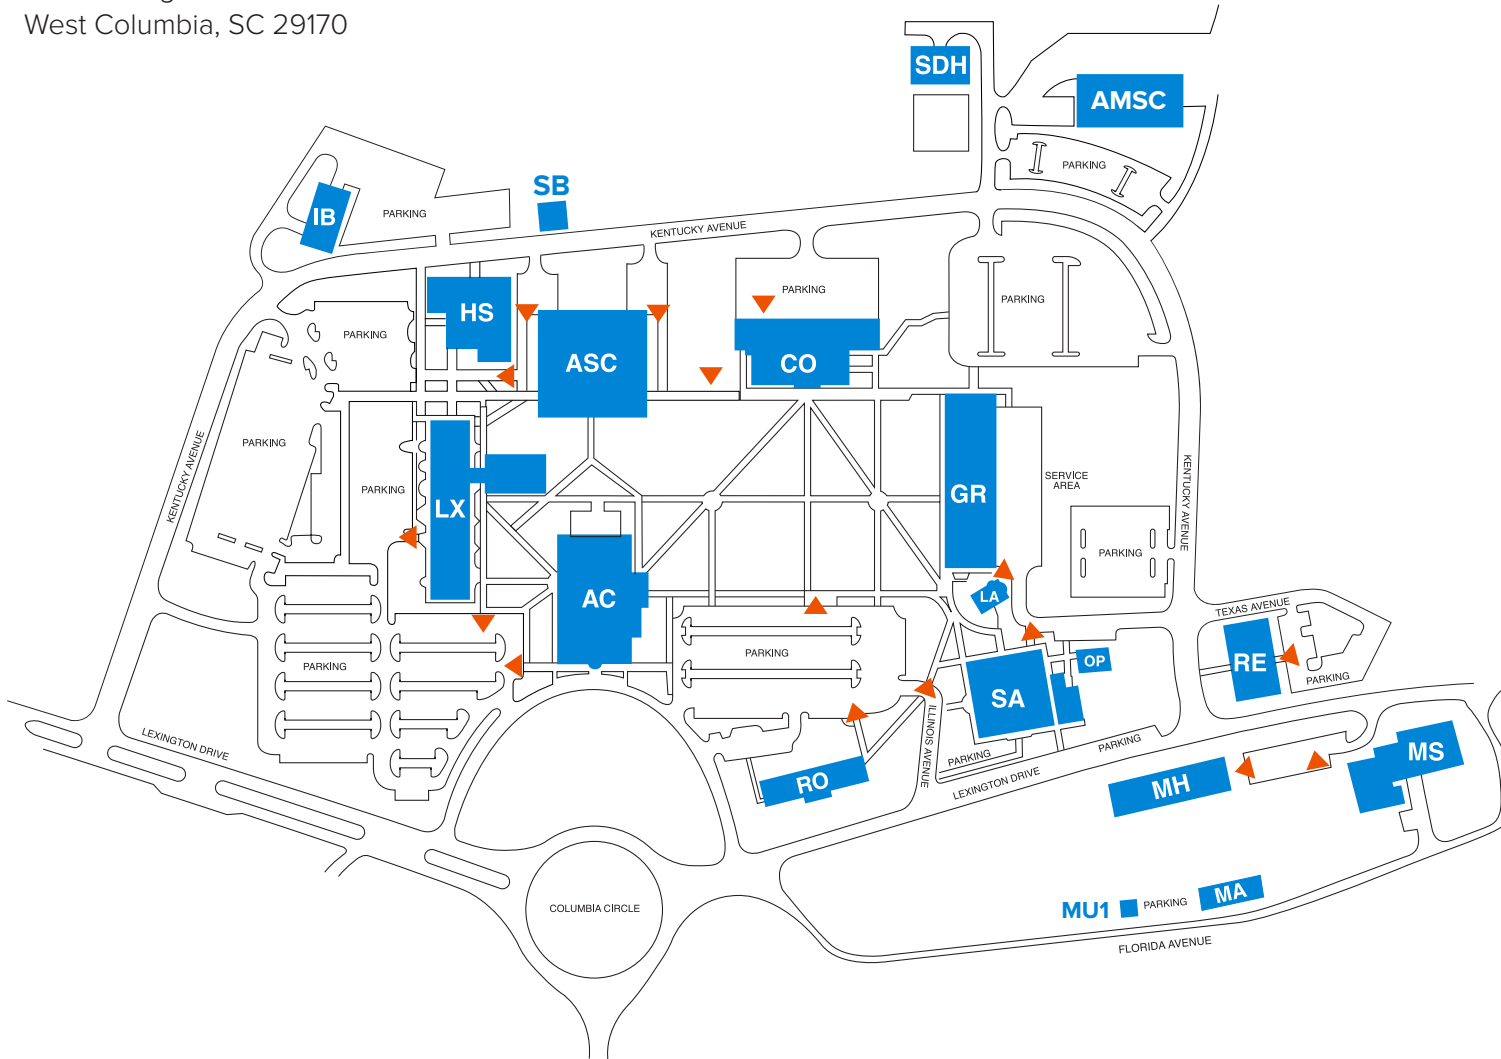

# BUILDING LOCATION MAP AIRPORT CAMPUS

1260 Lexington Drive  
West Columbia, SC 29170

## Building Legend Airport Campus

- AC - Academic Center
  - AMSC - Advanced Manufacturing and Skilled Crafts Center
  - ASC - Airport Student Center
  - CO - Congaree Hall
  - GR - Granby Hall
  - HS - Health Science Building
  - IB - Industrial Building
  - LA - Lab Building
  - LX - Lexington Hall
  - MA - Maintenance Building
  - MH - Morris Hall
  - MS - Materials Support Facility
  - MU1 - Mobile Unit #1
  - OP - Operations
  - RE - Reed Hall
  - RO - Robinson Building
  - SDH - Springdale Hall
  - SA - Saluda Hall
  - SB - Storage Building
- ▲ Curb access ramps for students with disabilities