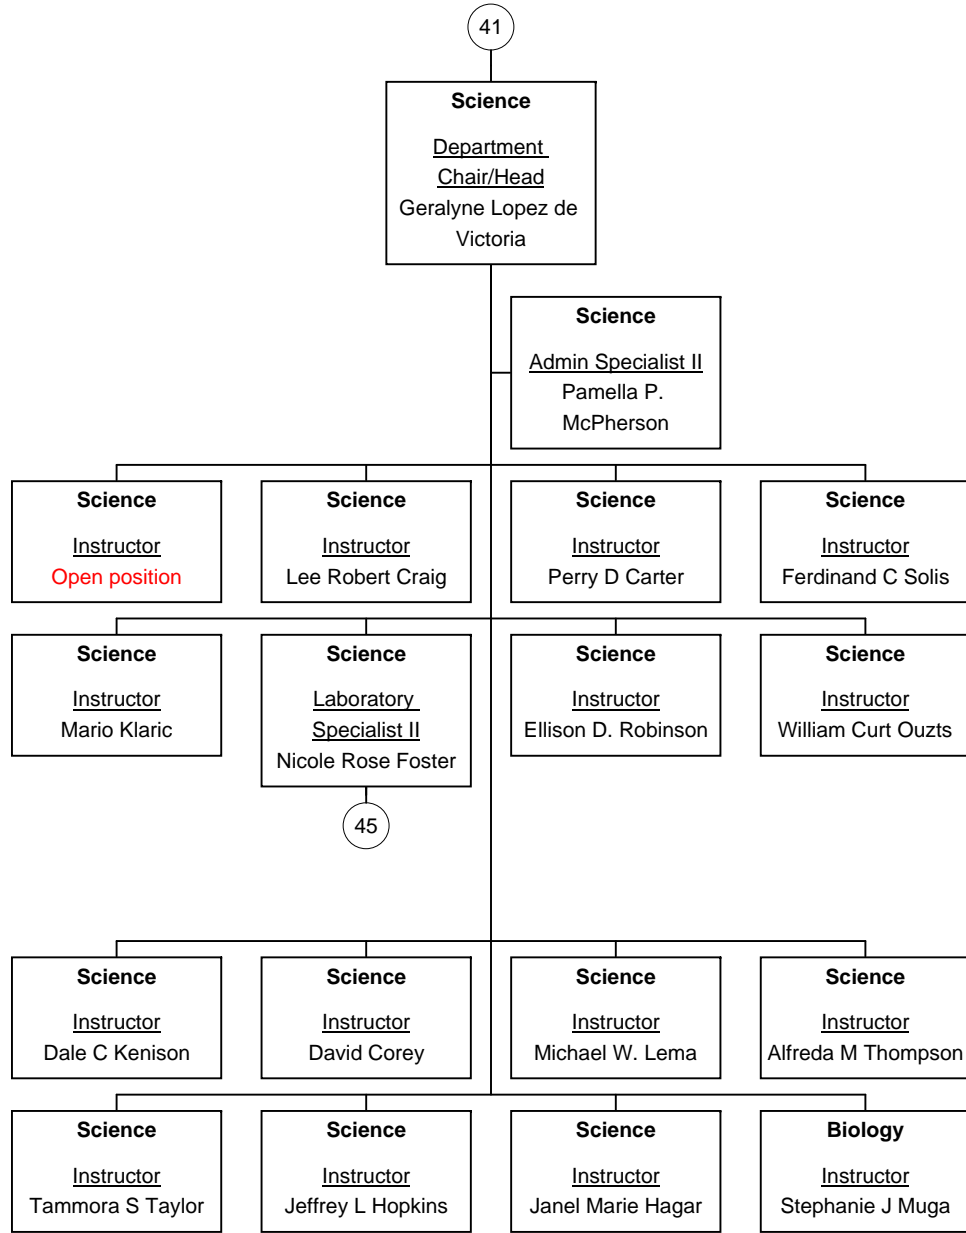

Midlands Technical College