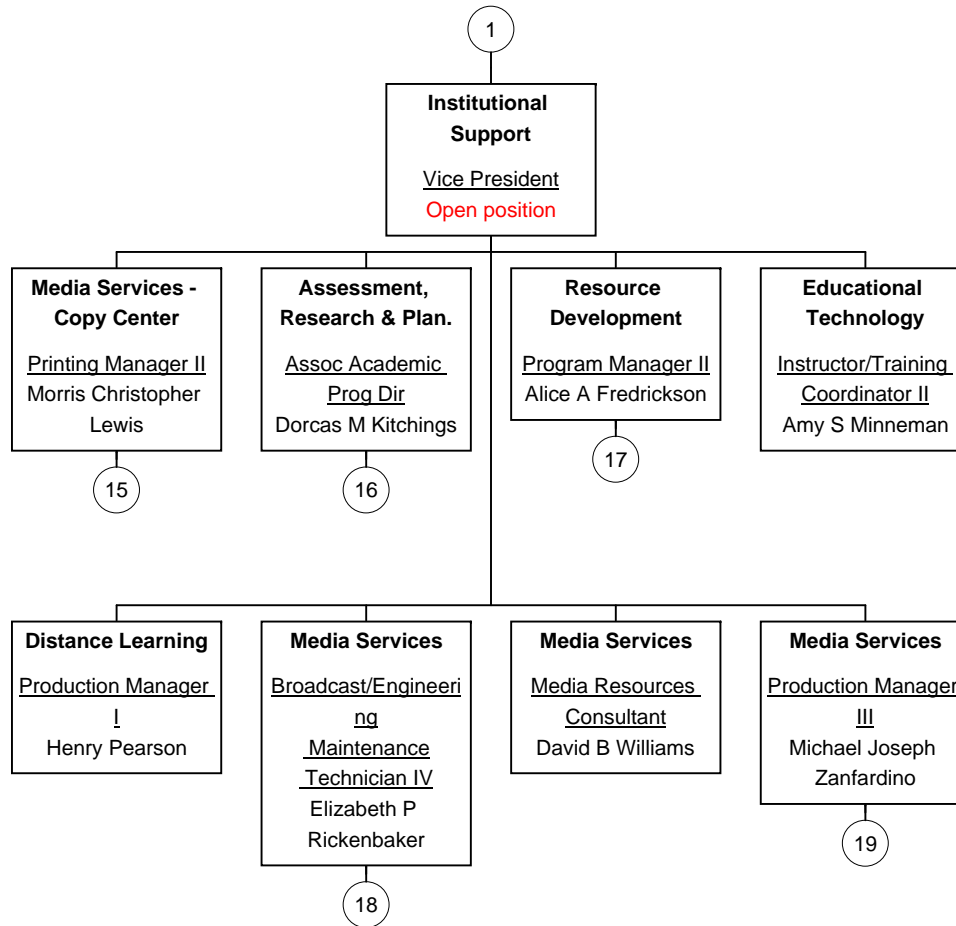

Midlands Technical College