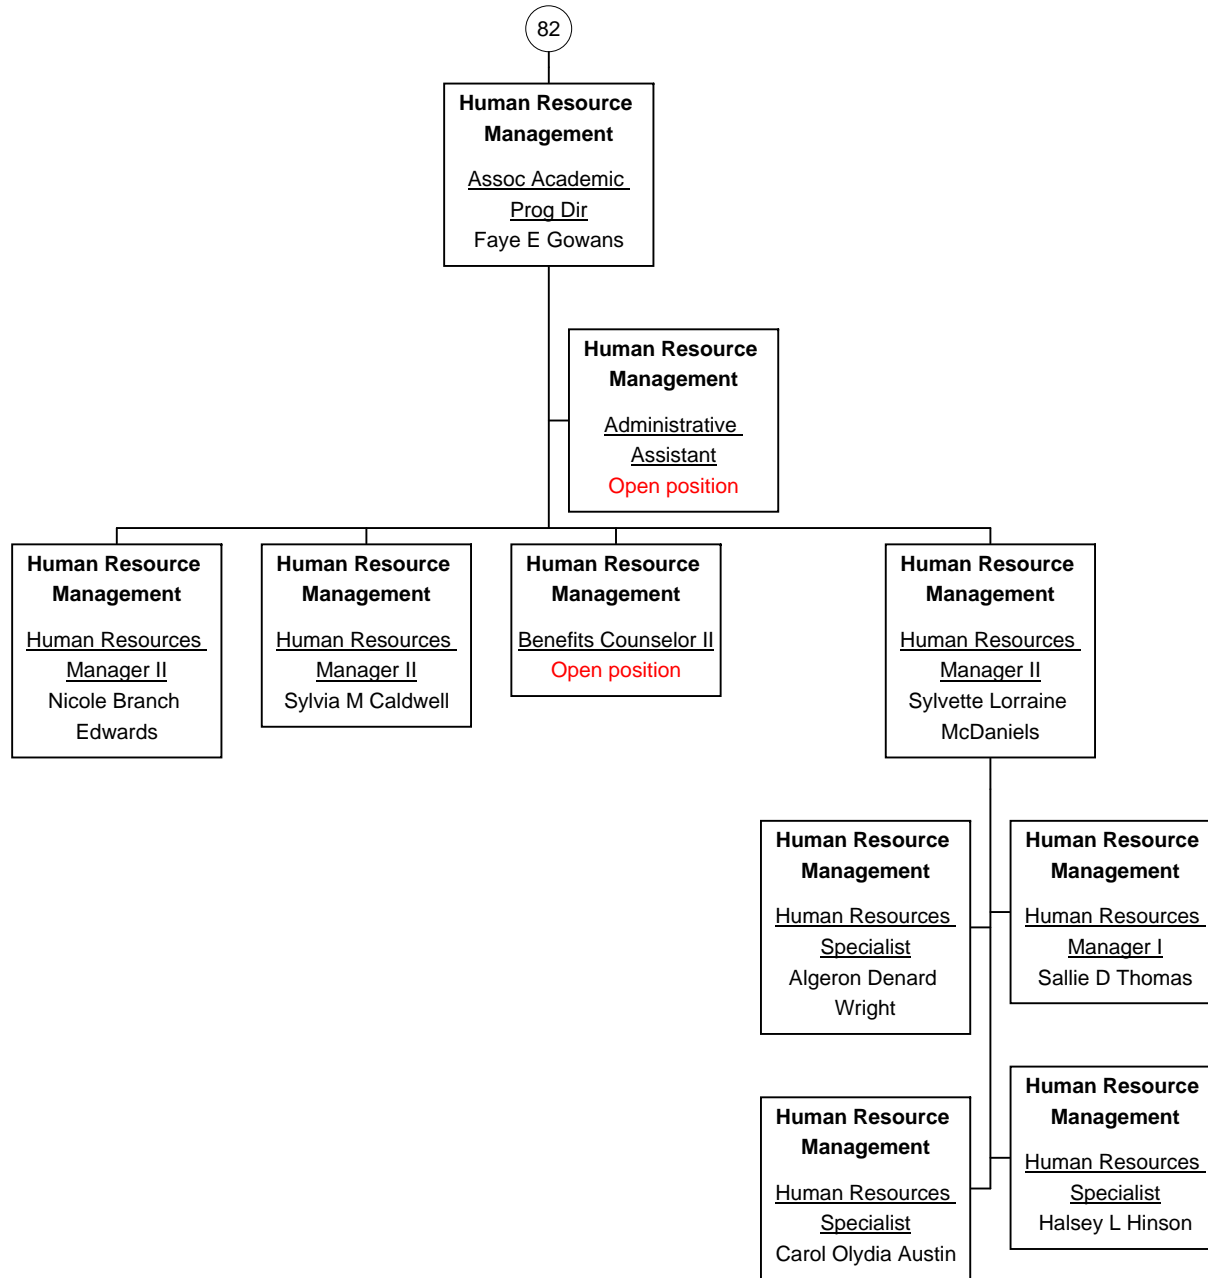

Midlands Technical College

Midlands Technical College

82

Business Affairs
Administrative
Coordinator II
Sharon A Nash

Business Affairs
Administrative
Coordinator I
Janice C Broom

Midlands Technical College