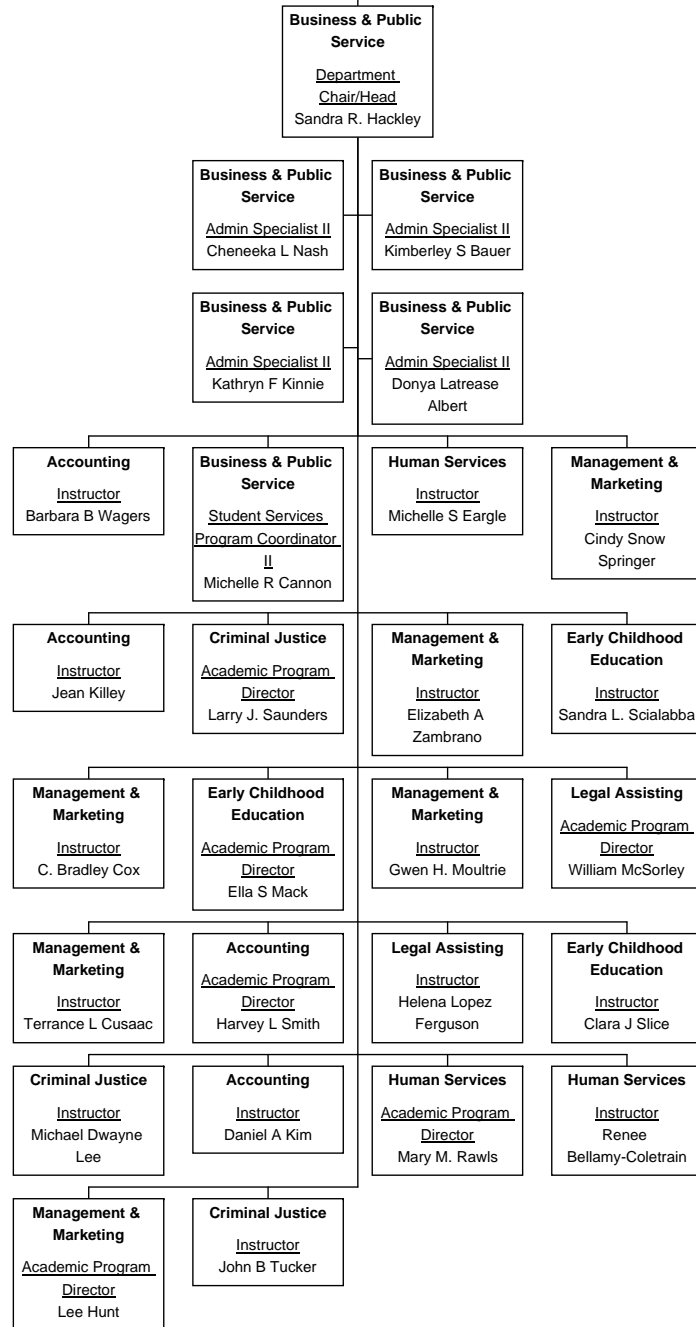

Midlands Technical College

22