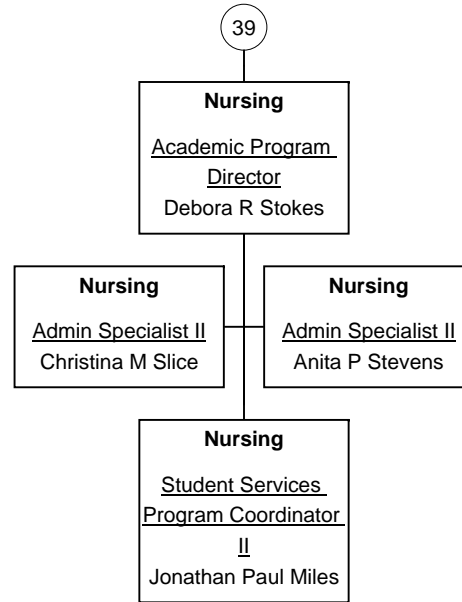

Midlands Technical College