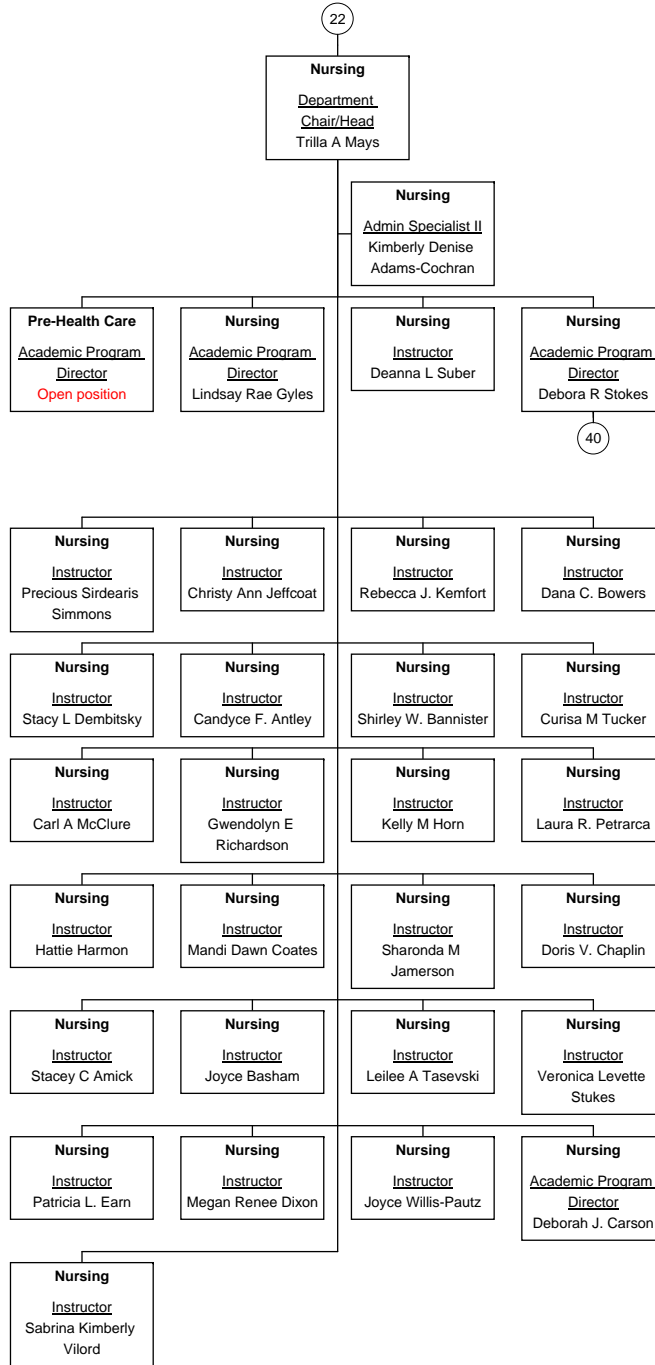

Midlands Technical College