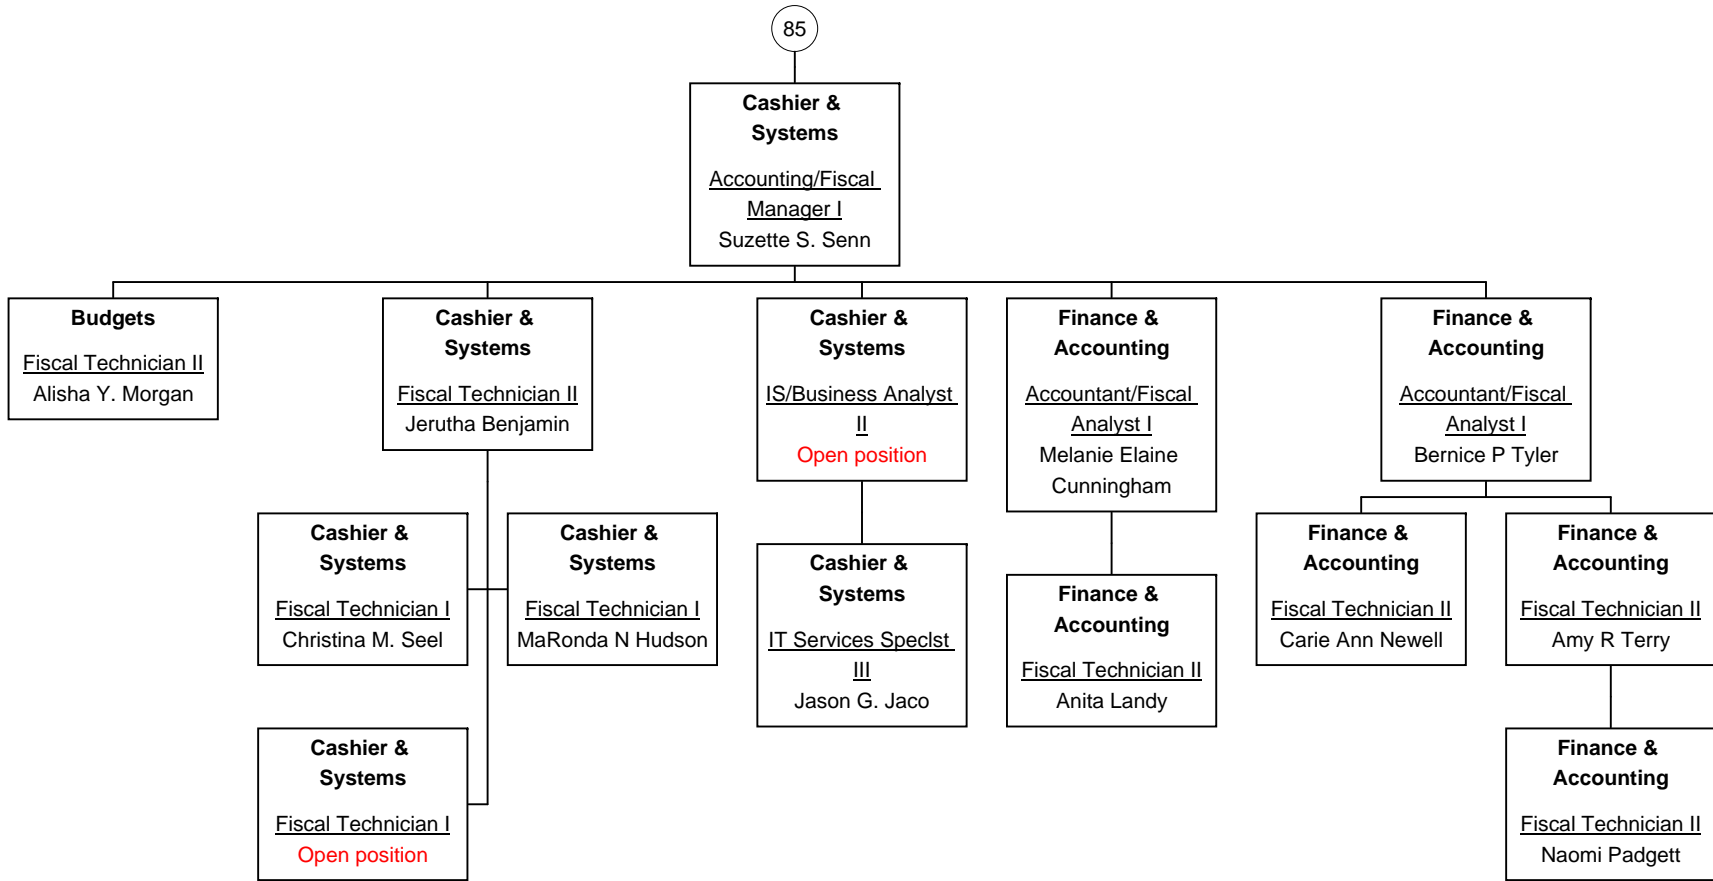

Midlands Technical College