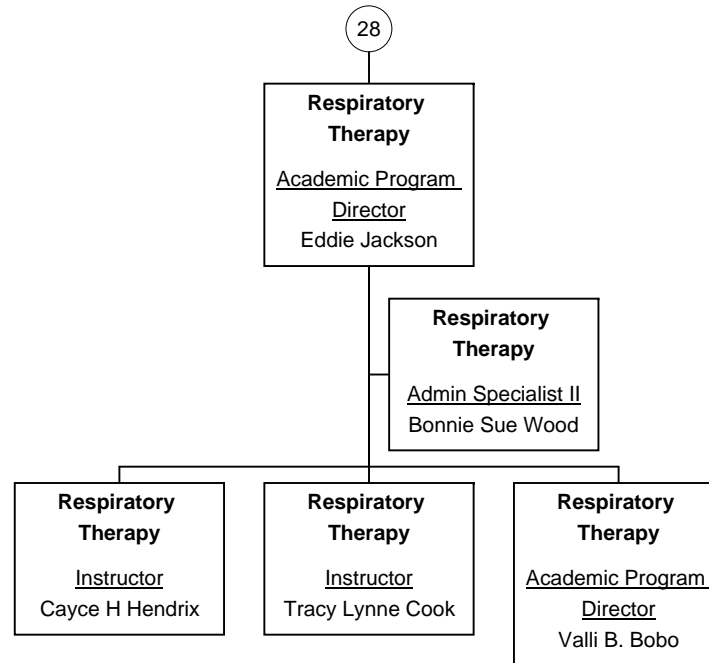

Midlands Technical College

Midlands Technical College

Midlands Technical College

Midlands Technical College

Midlands Technical College

Midlands Technical College

28

**Health
Information
Management**
Academic Program
Director
Jennifer Ann
Hughes

**Health
Information
Management**
Instructor
Natasha A Johnson

Midlands Technical College

28

**Nuclear Medicine
Tech**
Academic Program
Director
Mauren H Kreiner

**Nuclear Medicine
Tech**
Instructor
Terry L. Roy