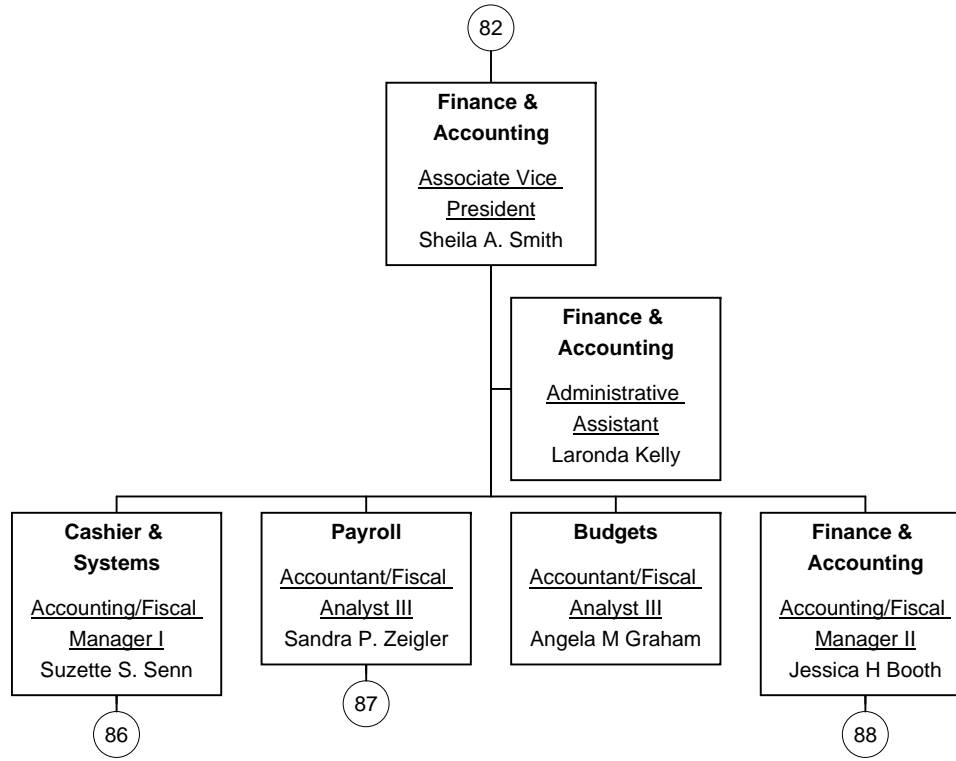

Midlands Technical College