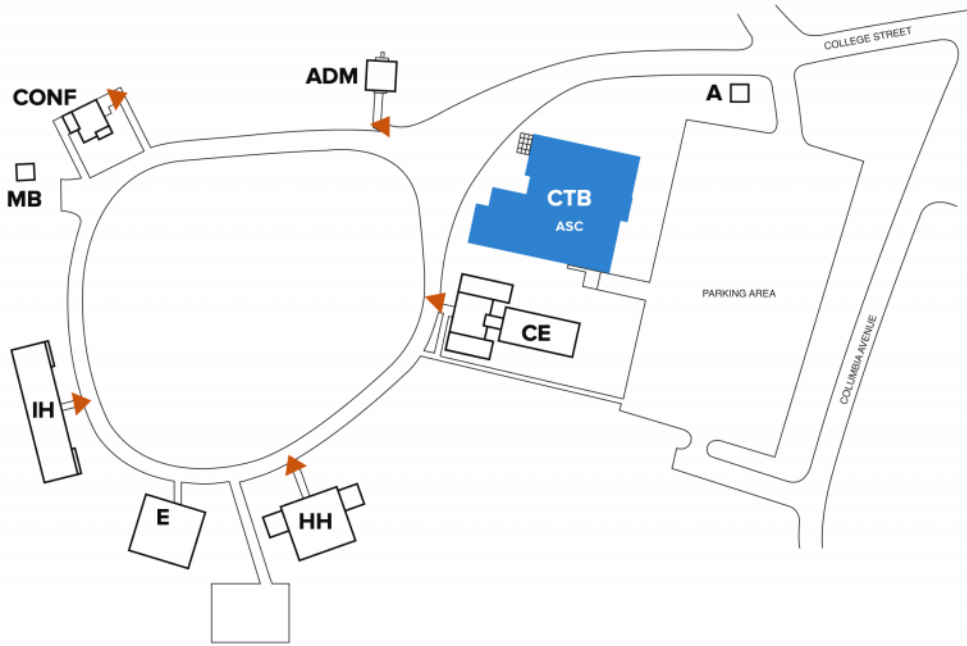

STUDENT WORK SPACES HARBISON CAMPUS

Building Legend Harbison Campus

- A - Guard Station
 - ADM - Administration
 - CONF - Conference Center
 - IH - Irmo Hall
 - E - Storage
 - HH - Harbison Hall
 - CE - Continuing Education Center
 - MB - Maintenance Building
 - CTB - Classroom and Theatre Building**
- ▲ Curb access ramps for students with disabilities