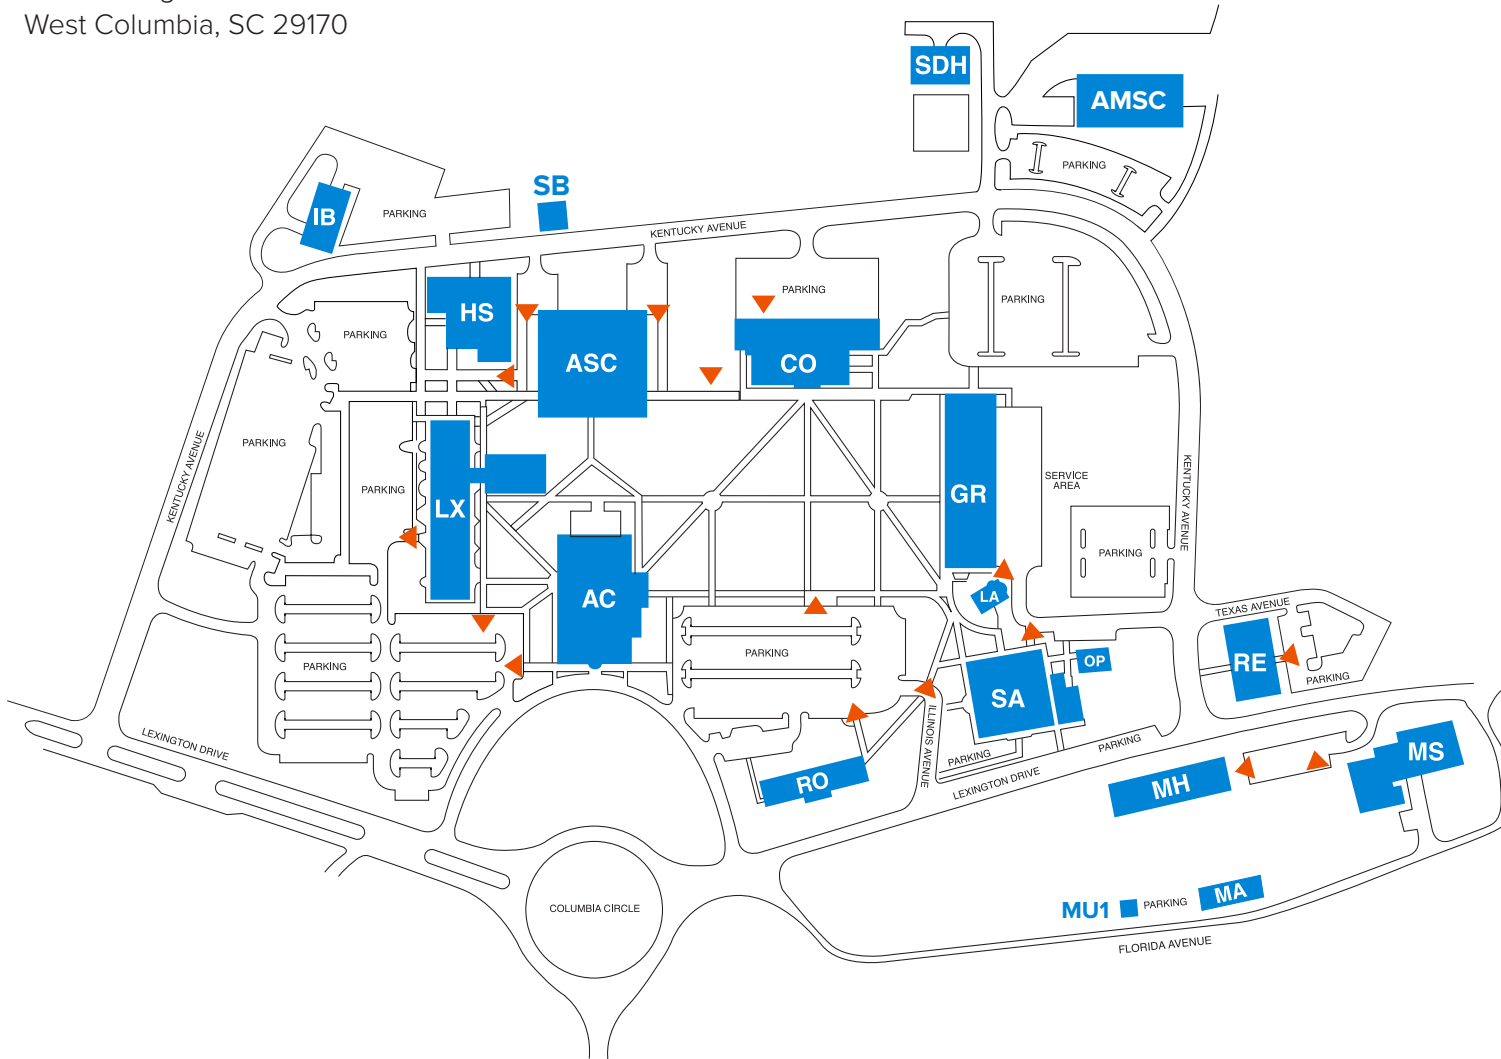

BUILDING LOCATION MAP AIRPORT CAMPUS

1260 Lexington Drive
West Columbia, SC 29170

Building Legend Airport Campus

- AC - Academic Center
 - AMSC - Advanced Manufacturing and Skilled Crafts Center
 - ASC - Airport Student Center
 - CO - Congaree Hall
 - GR - Granby Hall
 - HS - Health Science Building
 - IB - Industrial Building
 - LA - Lab Building
 - LX - Lexington Hall
 - MA - Maintenance Building
 - MH - Morris Hall
 - MS - Materials Support Facility
 - MU1 - Mobile Unit #1
 - OP - Operations
 - RE - Reed Hall
 - RO - Robinson Building
 - SDH - Springdale Hall
 - SA - Saluda Hall
 - SB - Storage Building
-  Curb access ramps for students with disabilities