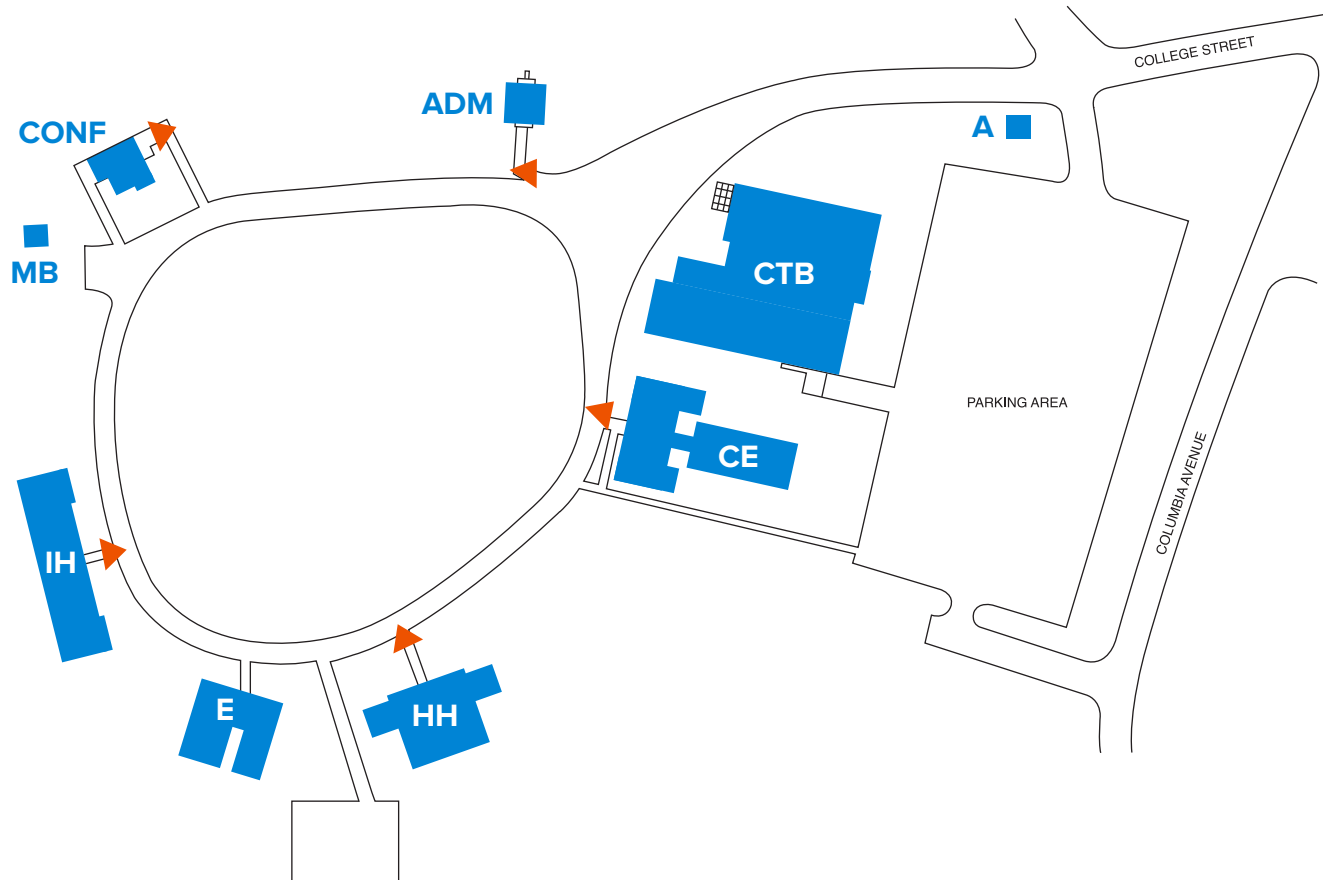

# BUILDING LOCATION MAP HARBISON CAMPUS

7300 College Street  
Irmo, SC 29063

## Building Legend Harbison Campus

- A - Guard Station
  - ADM - Administration
  - CONF - Conference Center
  - IH - Irmo Hall
  - E - Storage
  - HH - Harbison Hall
  - CE - Continuing Education Center
  - MB - Maintenance Building
  - CTB - Classroom and Theatre Building
- ▲ Curb access ramps for students with disabilities