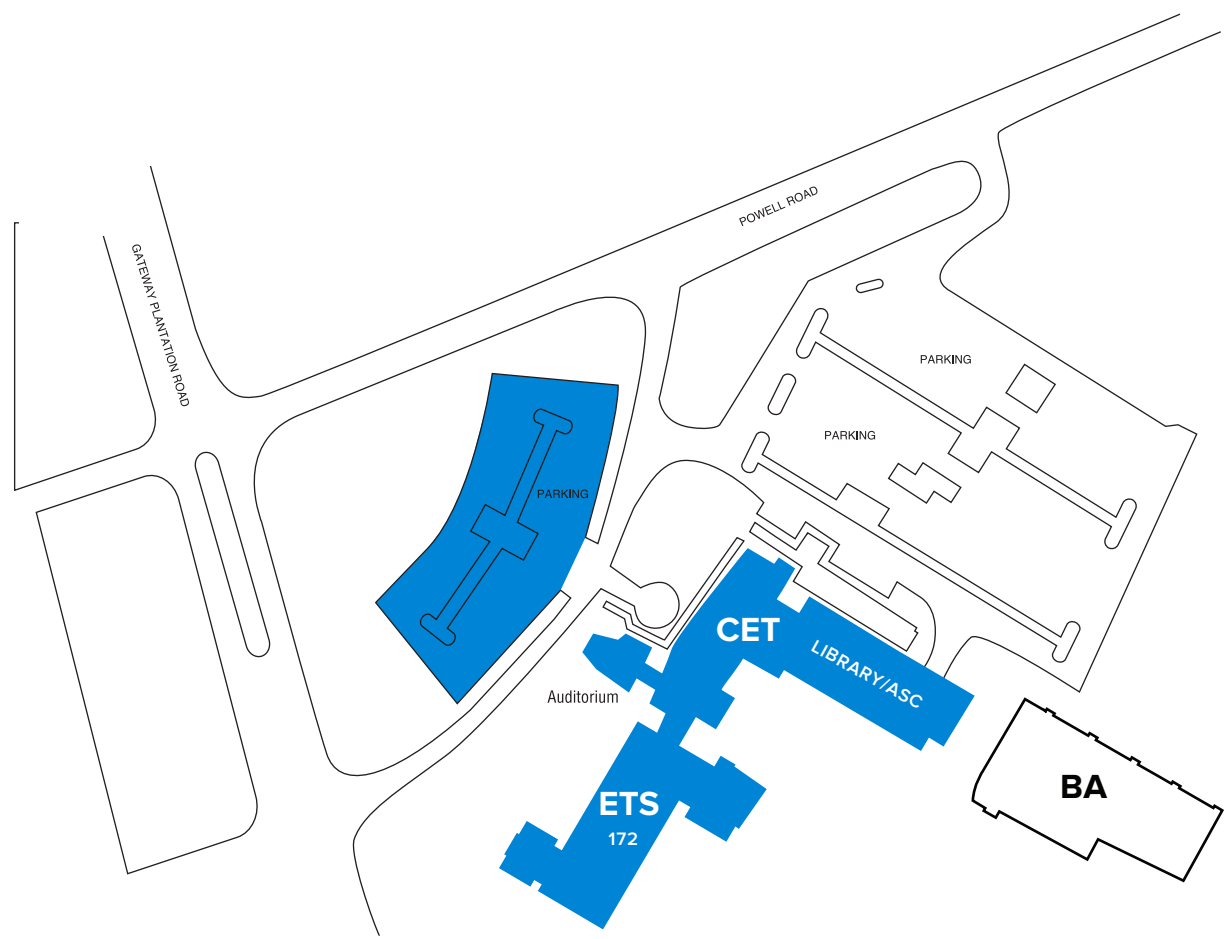

STUDENT WORK SPACES NORTHEAST CAMPUS

Building Legend Northeast Campus

- CET** - Center for Excellence in Technology
- BA - Business Accelerator
- ETS** - Engineering Technology and Sciences Building
- ▲ Curb access ramps for students with disabilities