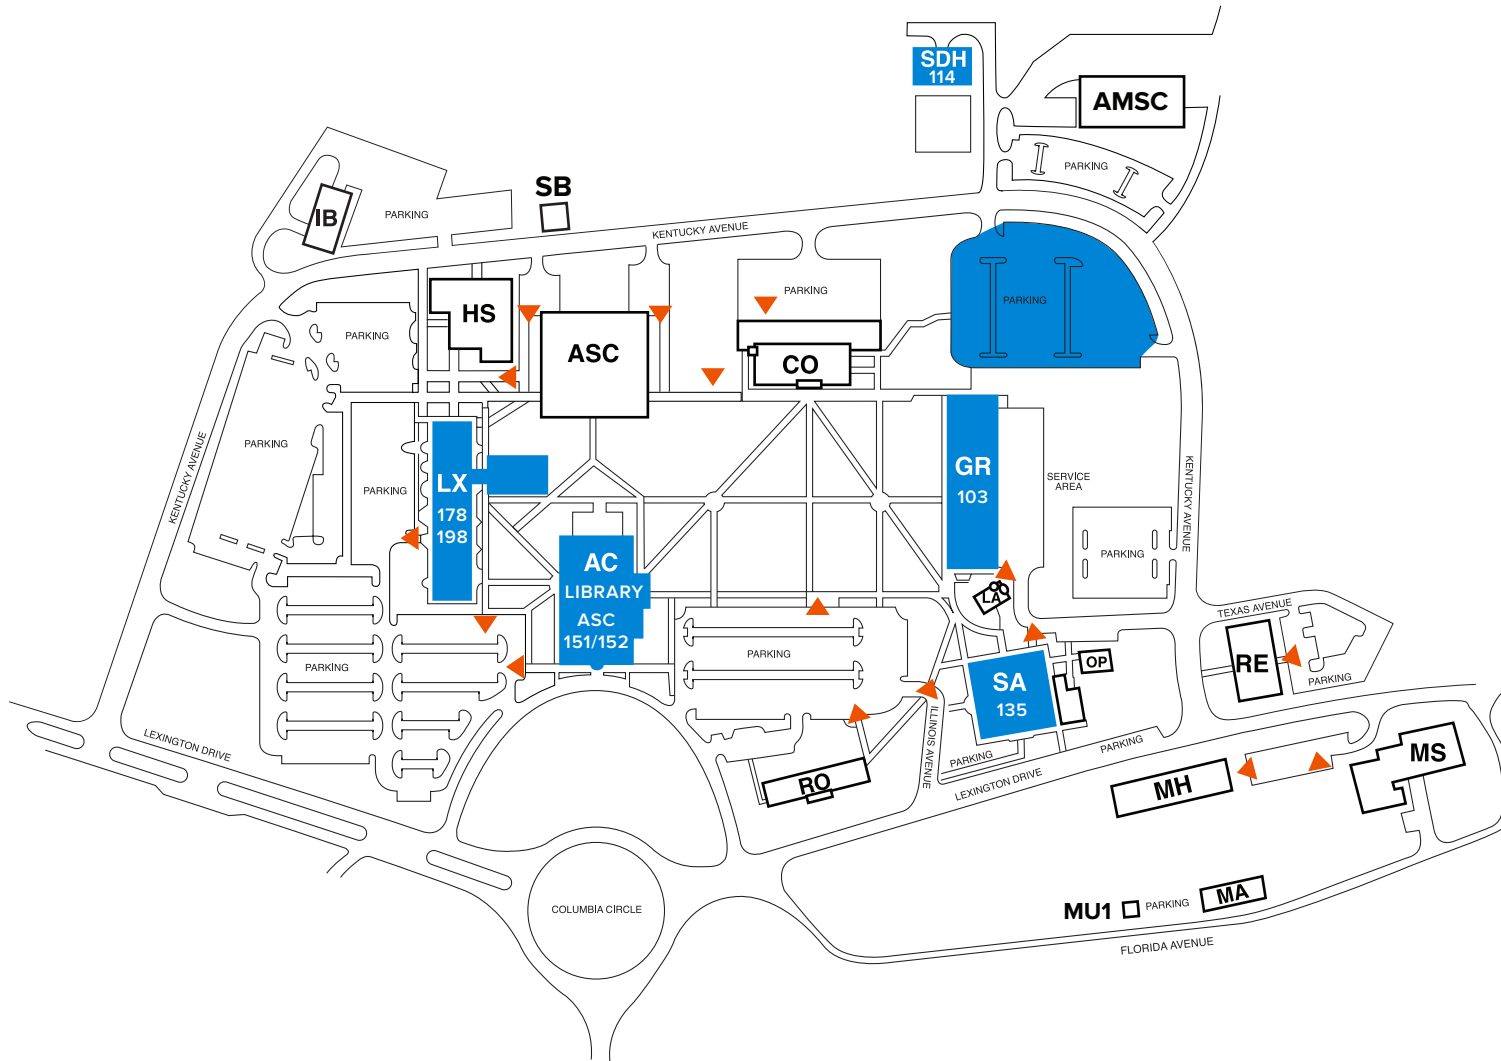

# STUDENT WORK SPACES AIRPORT CAMPUS

### AC - Academic Center

AMSC - Advanced Manufacturing and Skilled Crafts Center

ASC - Airport Student Center

CO - Congaree Hall

### GR - Granby Hall

HS - Health Science Building

IB - Industrial Building

LA - Lab Building

### LX - Lexington Hall

MA - Maintenance Building

MH - Morris Hall

MS - Materials Support Facility

MU1 - Mobile Unit #1

OP - Operations

RE - Reed Hall

RO - Robinson Building