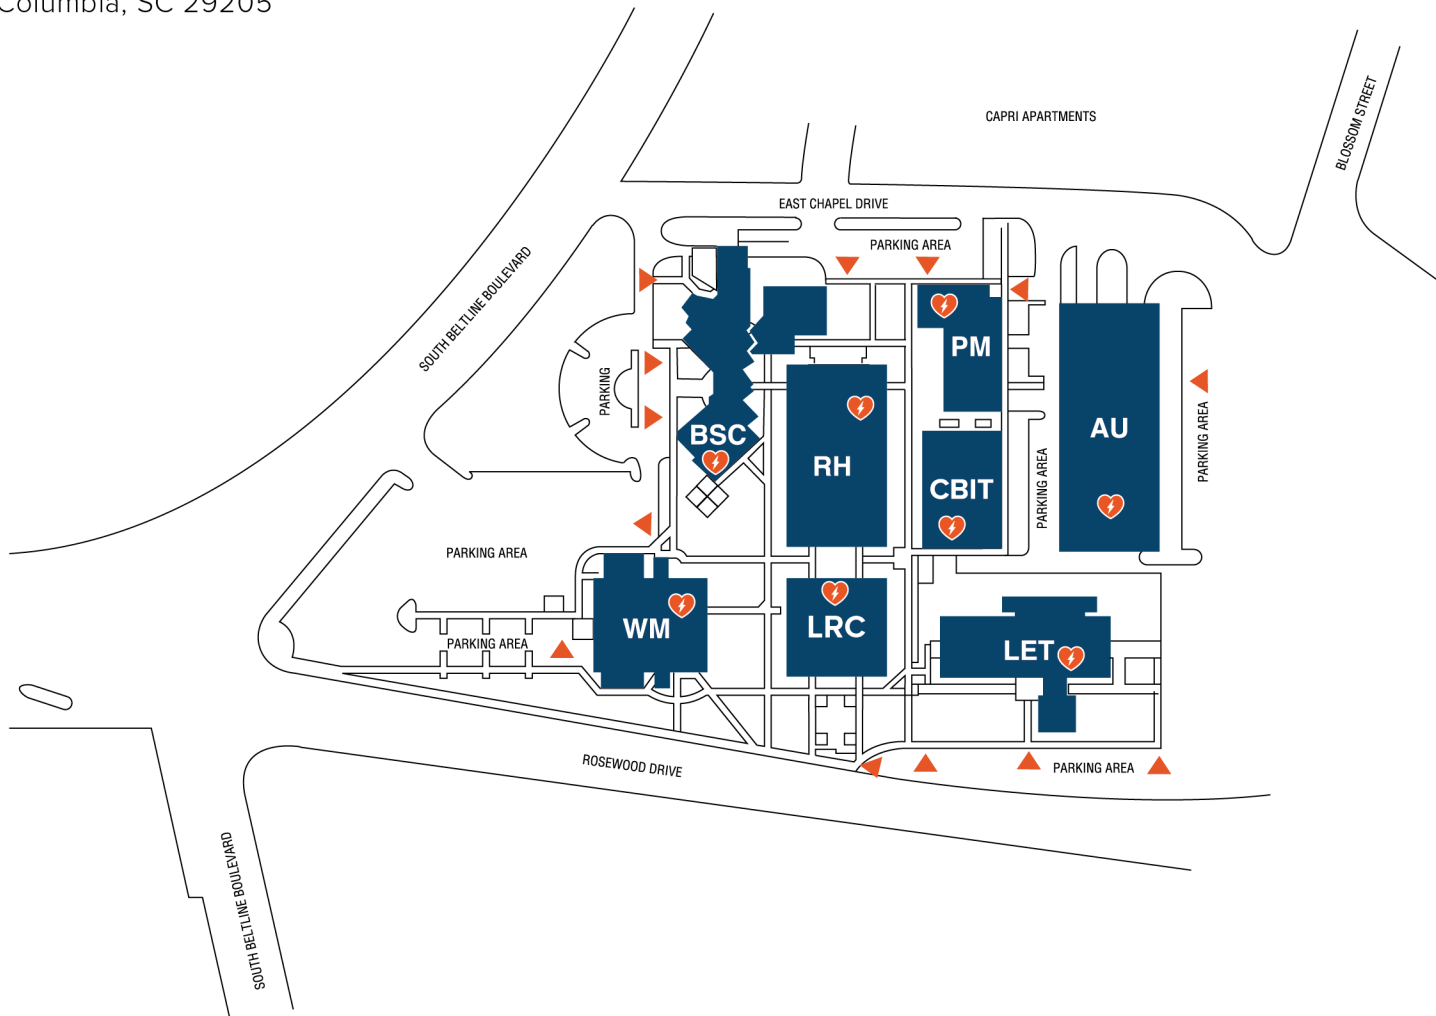

BUILDING LOCATION MAP BELTLINE CAMPUS

316 South Beltline Boulevard
Columbia, SC 29205

Building Legend Beltline Campus

- AU - Automotive Building and Parking Garage
- RH - Richland Hall
- LET - Lindau Engineering Technology Building
- BSC - Beltline Student Center
- PM - Precision Machining Building
- WM - Wade Martin Hall
- LRC - Library Resource Center
- CBIT - Center for Business and Information Technology
- ▲ Curb access ramps for students with disabilities
- ♥ AED Location