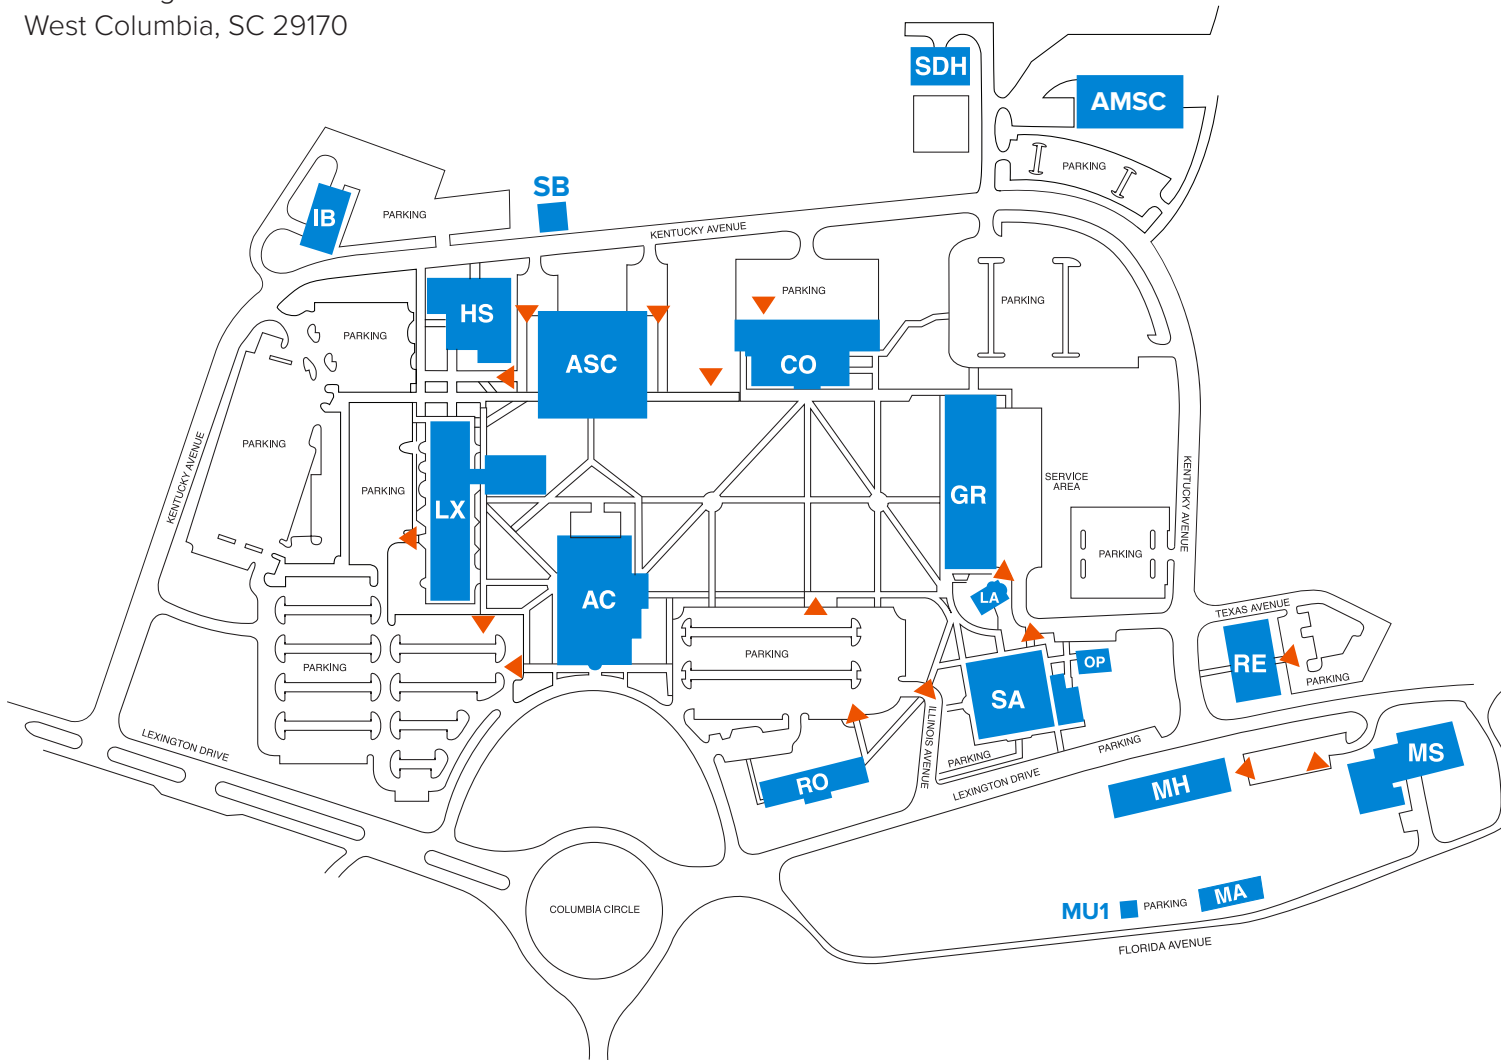

BUILDING LOCATION MAP AIRPORT CAMPUS

1260 Lexington Drive
West Columbia, SC 29170

Building Legend Airport Campus

- AC - Academic Center
- AMSC - Advanced Manufacturing and Skilled Crafts Center
- ASC - Airport Student Center
- CO - Congaree Hall
- GR - Granby Hall
- HS - Health Science Building
- IB - Industrial Building
- LA - Lab Building
- LX - Lexington Hall
- MA - Maintenance Building
- MH - Morris Hall
- MS - Materials Support Facility
- MU1 - Mobile Unit #1
- OP - Operations
- RE - Reed Hall
- RO - Robinson Building
- SDH - Springdale Hall
- SA - Saluda Hall
- SB - Storage Building

▲ Curb access ramps for students with disabilities