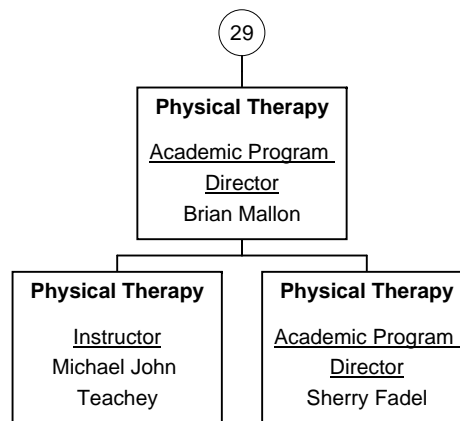

Midlands Technical College