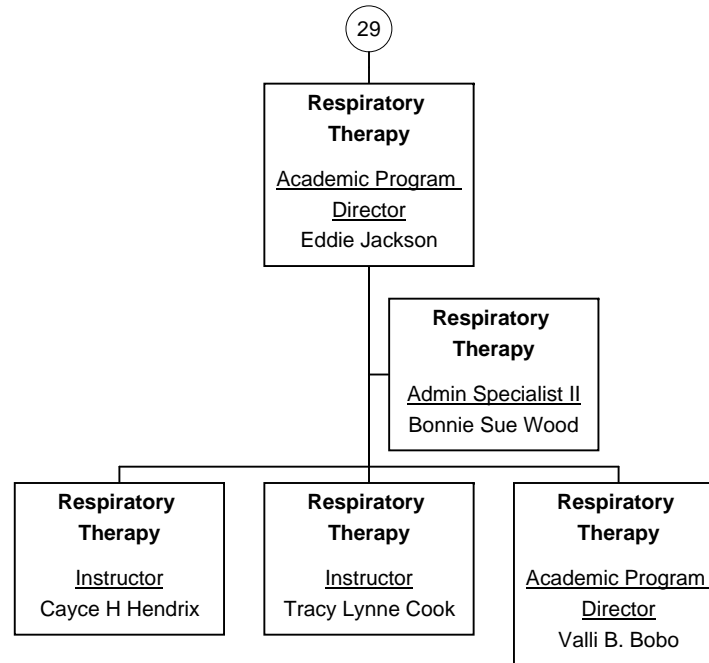

Midlands Technical College

Midlands Technical College

Midlands Technical College

Midlands Technical College

Midlands Technical College

Midlands Technical College

29

Surgical Tech
Academic Program
Director
Kathy H Patnaude

Surgical Tech
Instructor
Stacey L Hook

Midlands Technical College

Midlands Technical College

29

**Nuclear Medicine
Tech**
Academic Program
Director
Mauren H Kreiner

**Nuclear Medicine
Tech**
Instructor
Terry L. Roy