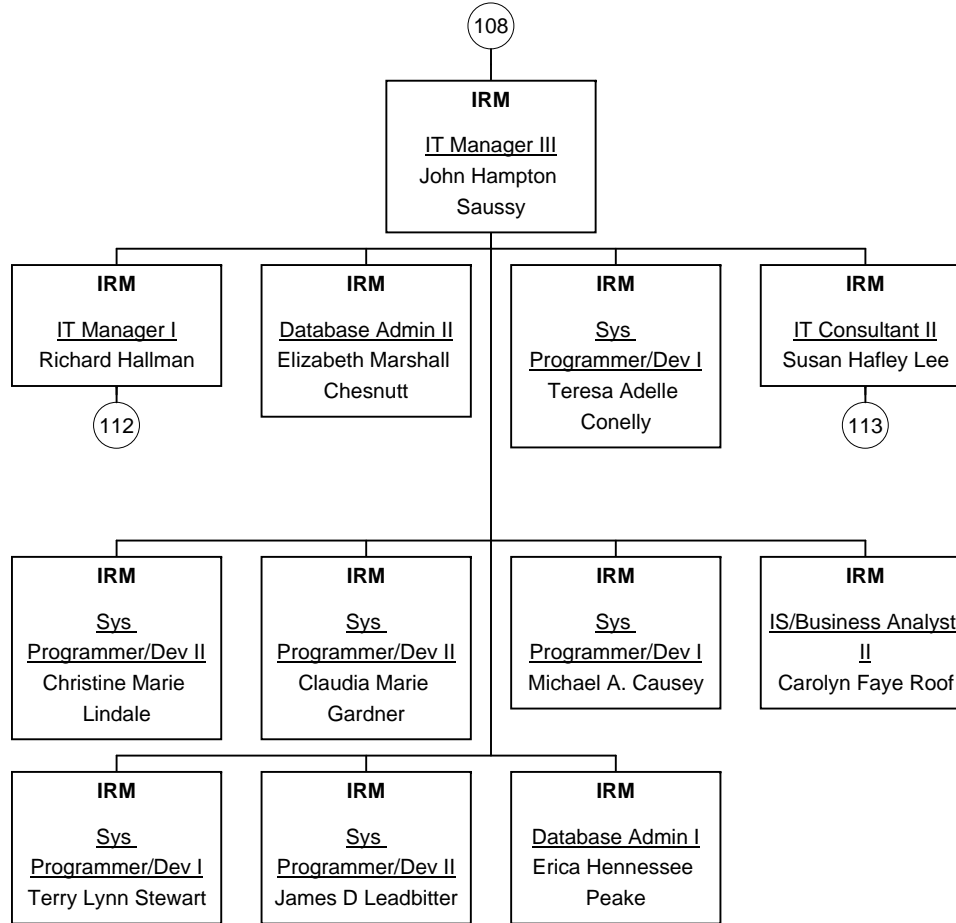

Midlands Technical College

Midlands Technical College

108

IRM
Administrative
Coordinator I
Cornetha J. Davis

IRM
IT Services Speclst II
Charmen Rochelle
Carlos

Midlands Technical College

Midlands Technical College