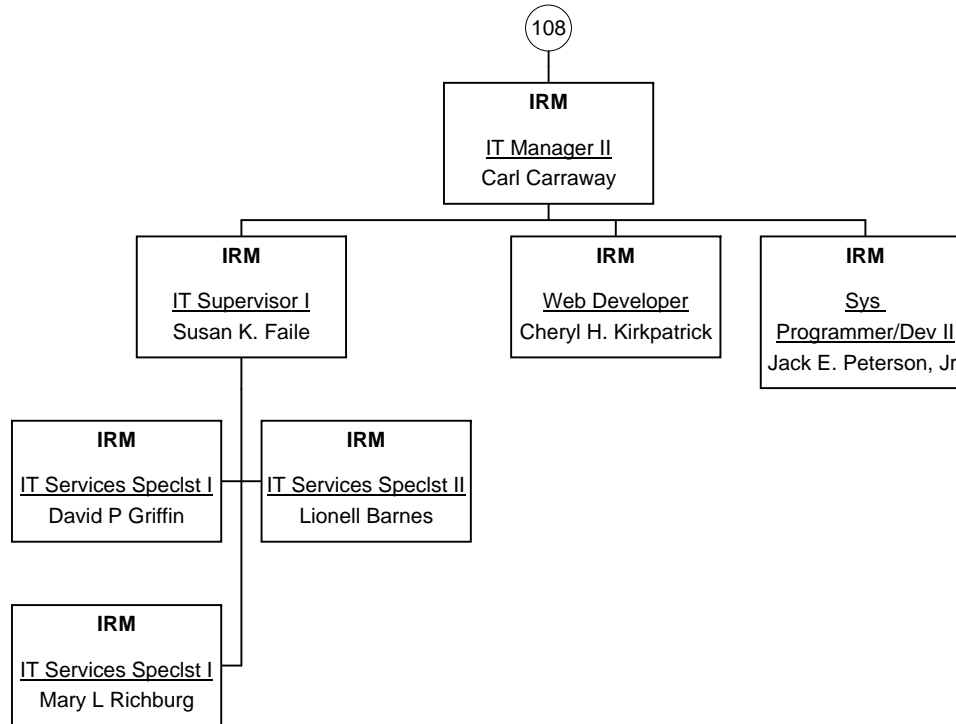

Midlands Technical College

Midlands Technical College

108

IRM
Administrative
Coordinator I
Cornetha J. Davis

IRM
IT Services Speclst II
Charmen Rochelle
Carlos

Midlands Technical College

Midlands Technical College