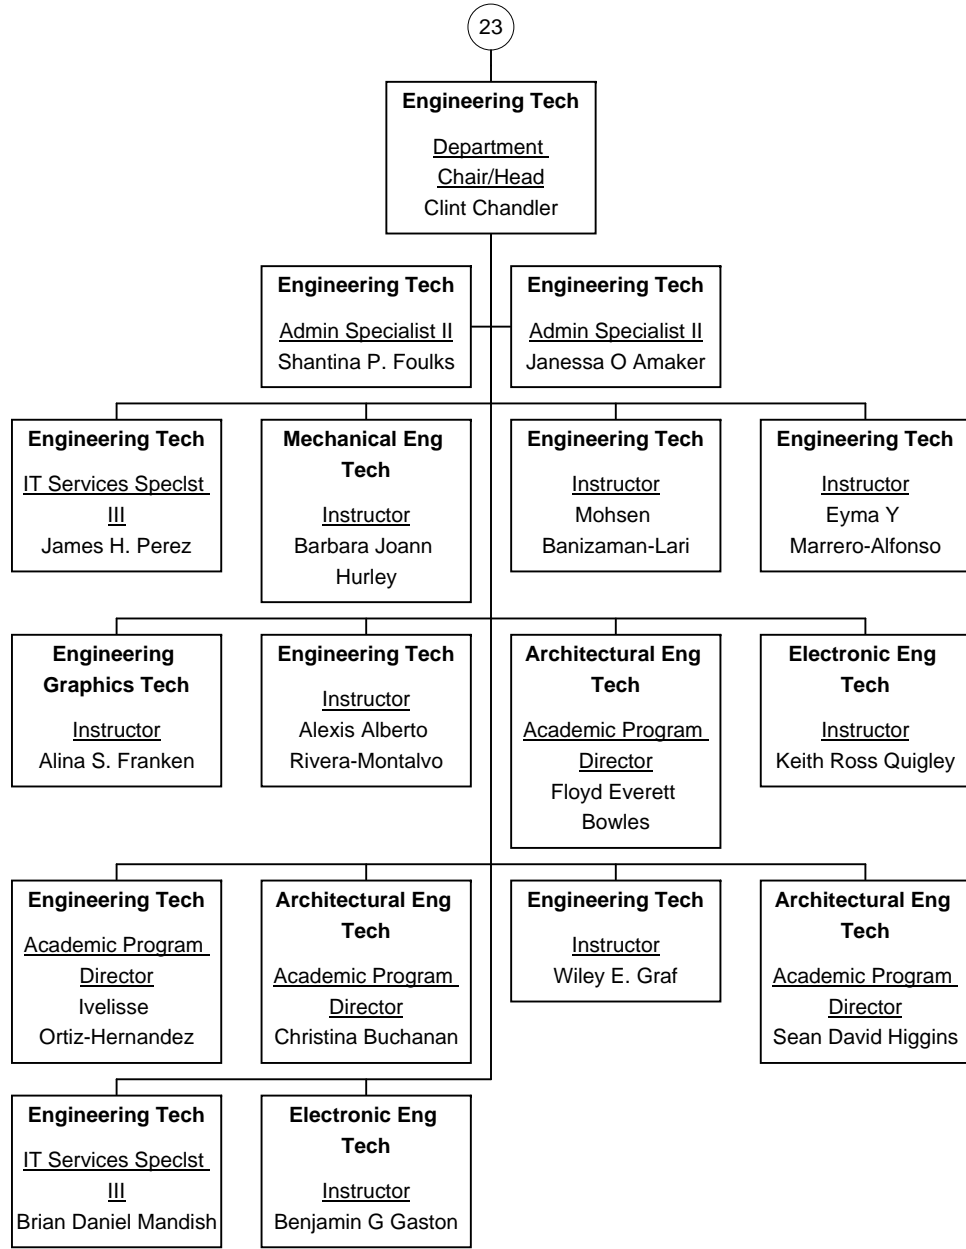

Midlands Technical College