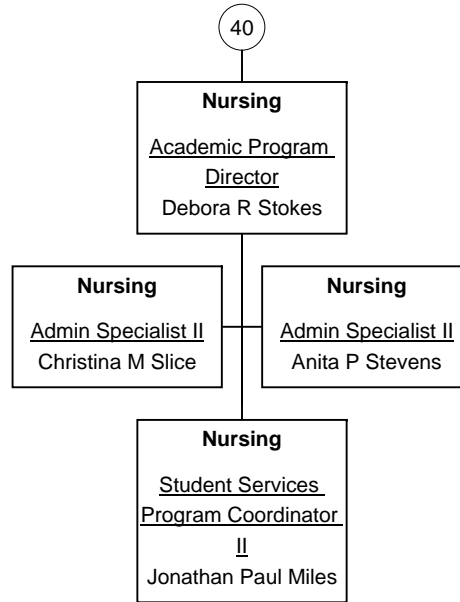

Midlands Technical College