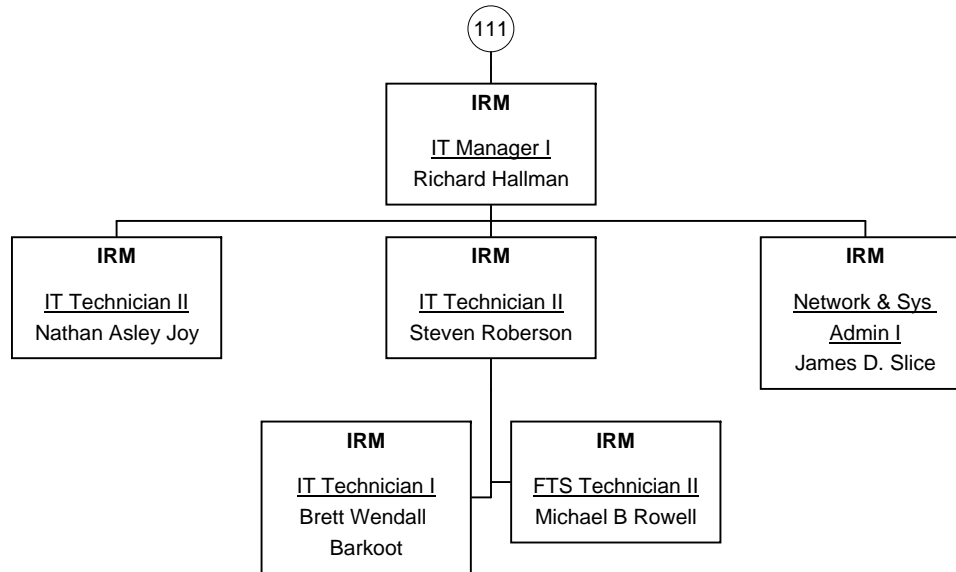

Midlands Technical College