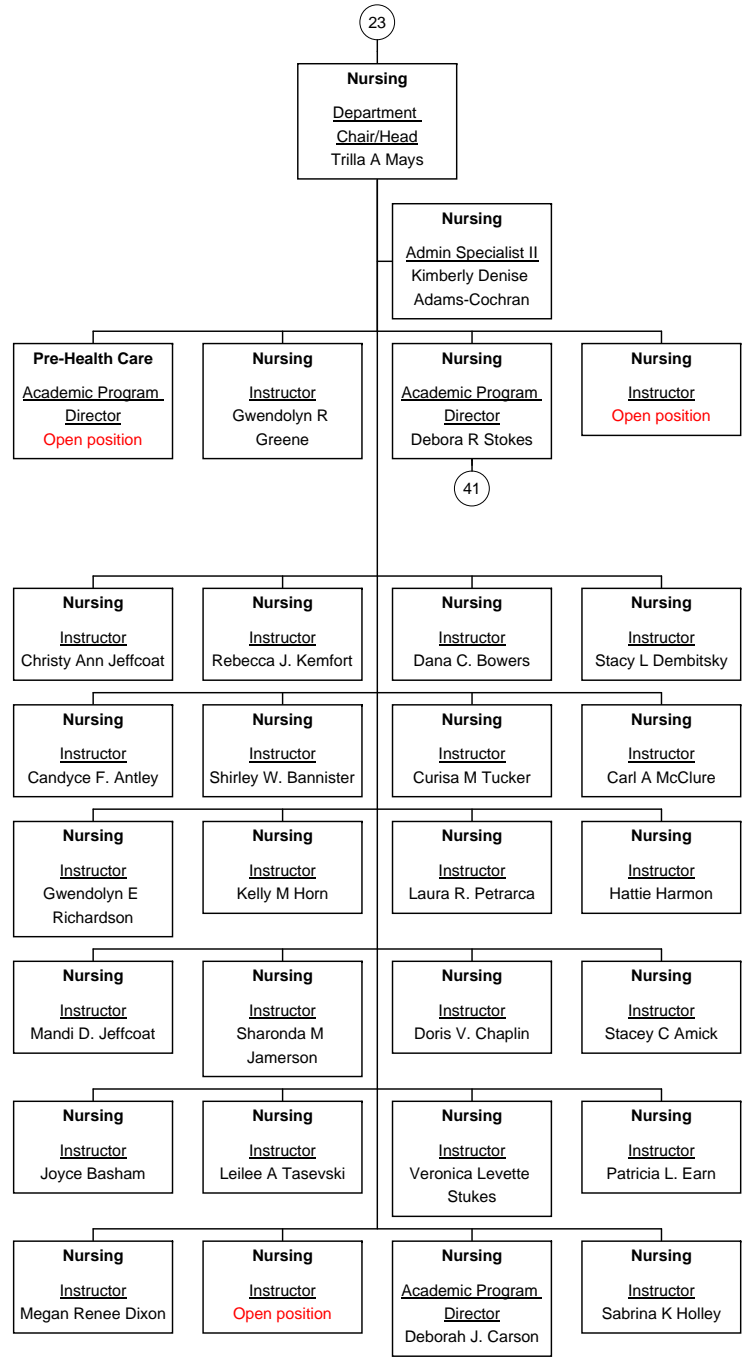

Midlands Technical College